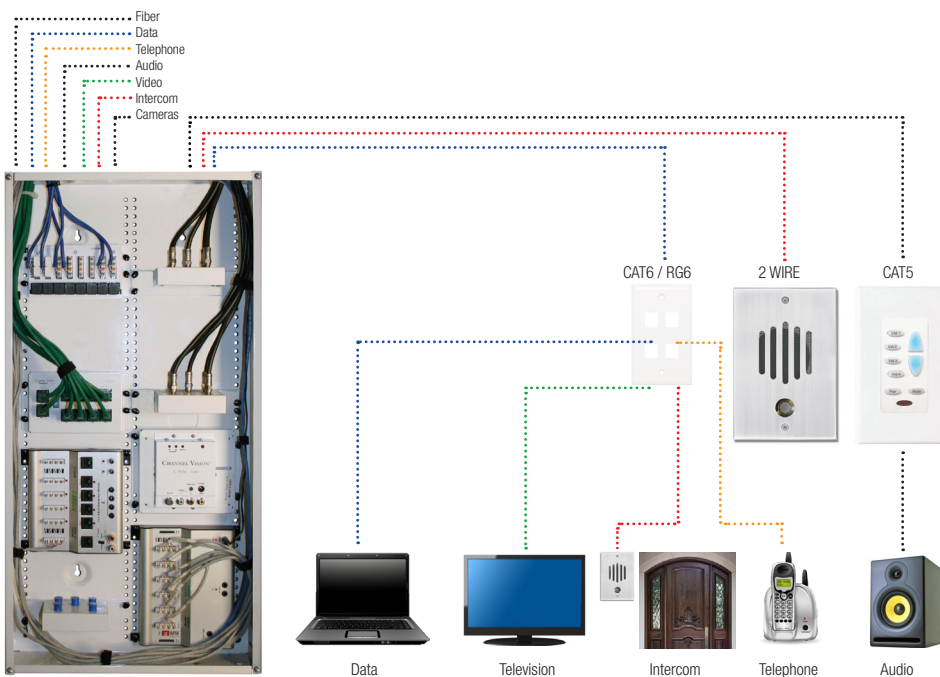

# STRUCTURED WIRING

Structured wiring systems by Channel Vision feature modular connected home wiring systems and components that are easy to install and upgrade. Commercial and residential wiring has never been easier with components that effortlessly snap into place.

## FEATURES AND BENEFITS

- One of the largest selections of structured wiring enclosures on the market
- Push-and-Lock Modules for cameras, video, voice, data, power, fiber optics, audio and communication
- Solid steel construction with a pure white powder coated finish.

## CORE COMPONENTS

WIRING ENCLOSURES

DATA DISTRIBUTION

VIDEO DISTRIBUTION

PHONE DISTRIBUTION

## FREE SYSTEM DESIGN SERVICE