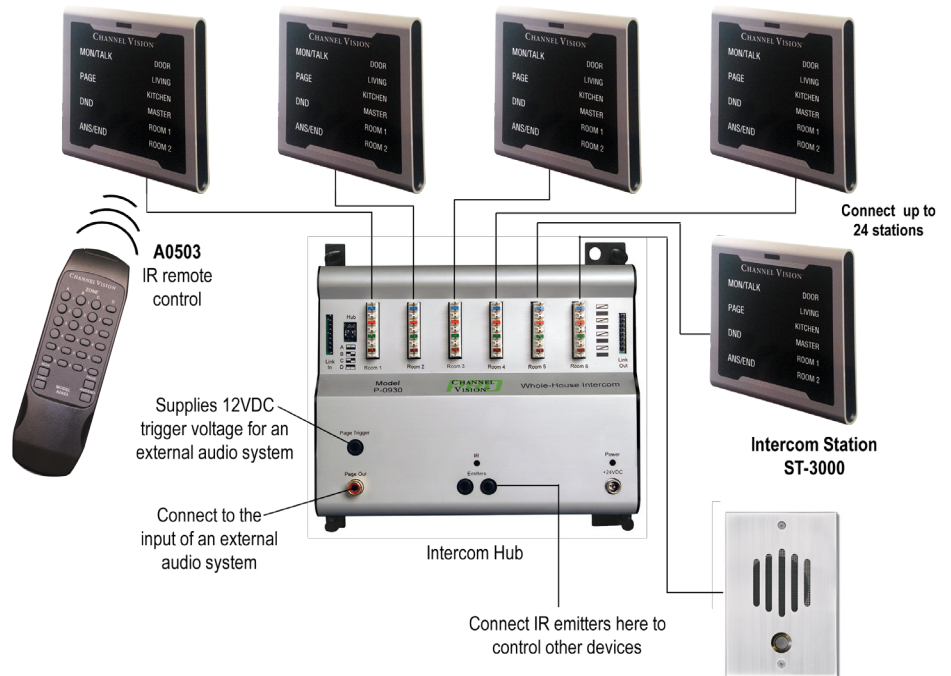

## FRONT DOOR INTERCOM SET-UP

The P-0921 provides communication between two different Channel Vision door intercoms and any phone in the house. When a visitor presses the doorbell button, the phone in the house will respond with a distinctive ring. The homeowner can then speak to the visitor by answering any of the ringing phones in the house.

- Built-in door strike relay
- Doorbell chime output
- Paging through audio system
- Automatic triggering relay

## CAT5 INTERCOM SET-UP

- Up to 2 doors and 22 stations
- IR remote control of room stations
- Modes - Monitor, DND, and privacy
- Hands-free communication
- Paging through the whole-house, specific room or audio system
- Single CAT5 wire to each station