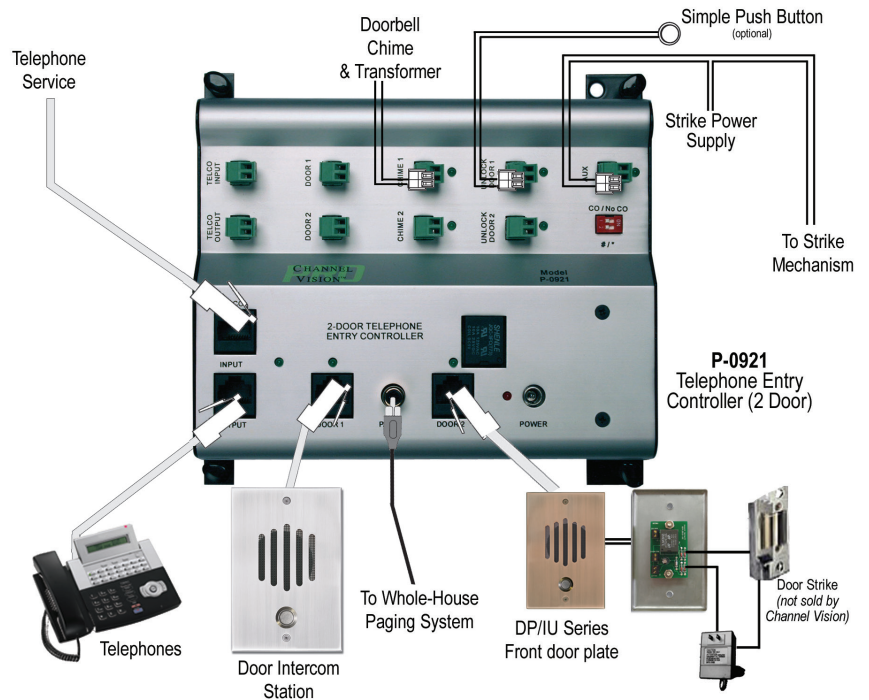

FRONT DOOR INTERCOM SET-UP

The P-0921 provides communication between two different Channel Vision door intercoms and any phone in the house. When a visitor presses the doorbell button, the phone in the house will respond with a distinctive ring. The homeowner can then speak to the visitor by answering any of the ringing phones in the house.

- Built-in door strike relay
- Doorbell chime output
- Paging through audio system
- Automatic triggering relay