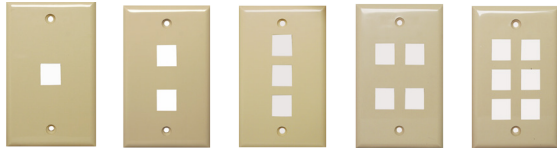

WALLPLATES

STANDARD IVORY

J-1GI J-2GI J-3GI J-4GI J-6GI